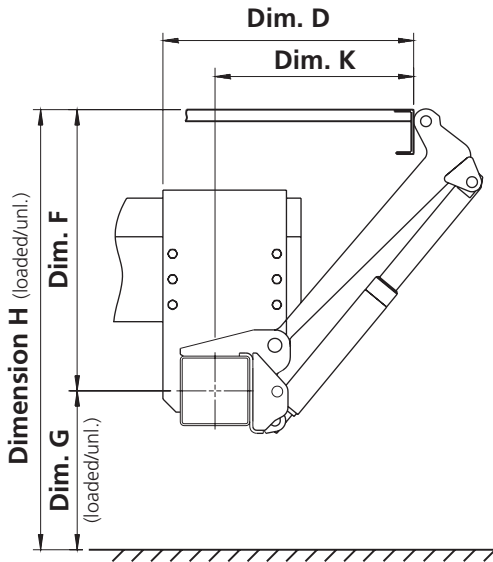

MBB C 2000 S

PALFINGER

Lifting a full 2000 kg, the MBB C 2000 S is the tail lift of choice for the food and drink distribution industry. Its reliable and heavy duty four-cylinder lift mechanism is available with a wide variety of steel or aluminium platforms, up to a maximum height of 2600 mm.

MELBOURNE • SYDNEY • NEWCASTLE • BRISBANE • PERTH

Ideal for heavier loads

Weights C 2000 S

Platform type	Alum.
Platform width (mm)	2450
Platform height (mm)	
2000	535 kg
2200	552 kg
2400	569 kg
2600	585 kg
2800	601 kg
Adds to vehicle (mm)	235*

Platform type	Steel
Platform width (mm)	2450
Platform height (mm)	
2009	691 kg
2209	718 kg
2409	745 kg
2609	771 kg
Adds to vehicle (mm)	235*

* Does not include seal kit or pressing

Dimensions

		C 2000 S
Lift arms (in mm)		800
H (max.)	Loading height unloaded	1345
H (min.)	Loading height loaded	916
F (max.)	Middle of main beam to upper edge of loading floor	785
K (min.)	At dimension F (max.)	641
D (min.)	Installation space (min.)	791
F (min.)		566
K (max.)	At dimension F (min.)	820
D (max.)	Installation space (max.)	970

Technical data

		C 2000 S
Lifting capacity		2000 kg
Main beam		180 x 180 mm
Lifting gear hydraulics		2 x lift cylinder / 2 x tilt cylinder
Platform overlap with floor		- 63 mm
Lift arm pitch		1300 mm
Load centre - lengthwise		1000 mm
Load centre - across centre		50 % of the full load on one side
Inclination angle of the platform		+90° to -10°